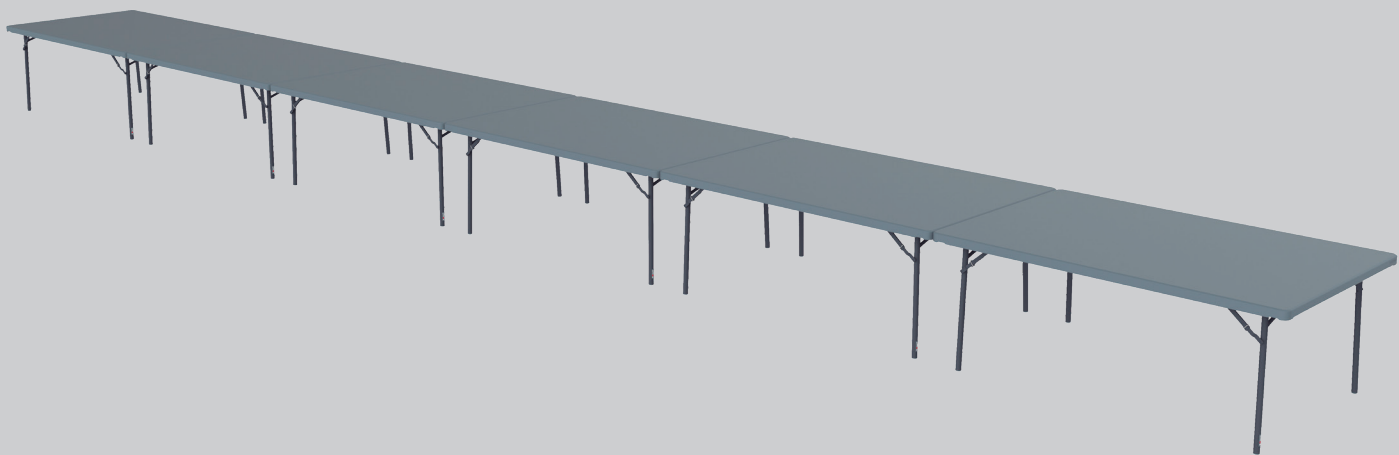

## Ovo**200**

A semi-circular table measuring 200 x 100 cm, seating up to 6 diners. Designed to connect with the Imperial**200** or XXL**200** tables, it allows **for the creation of oval layouts.**

## Planet**200**

A **table with a folding top measuring Ø200 cm**, seating up to 12 diners. Designed to fold in half for easy transport, it can fit comfortably in vans or lifts.

Imperial200 + Imperial200 + Imperial200 + Imperial200 + Imperial200

# Imperial200

**A folding rectangular table measuring 200 x 122 cm (6ft x 4ft), seating 6 to 8 diners.**

It is designed for "imperial" table layouts by joining tables at the short ends to create long rectangular compositions. With a generous depth of 122 cm (4ft), it provides ample space between diners sitting opposite each other, allowing for the use of large decorations and tableware without compromising comfort. In addition, this table can be connected transversely to other Imperial200 or Ovo200 tables to create oval compositions, thereby increasing the total capacity to 14 or more diners. Oval compositions are ideal for increasing the total number of diners beyond the maximum capacity of the round Planet180 (10 people) or Planet200 (12 people) tables.